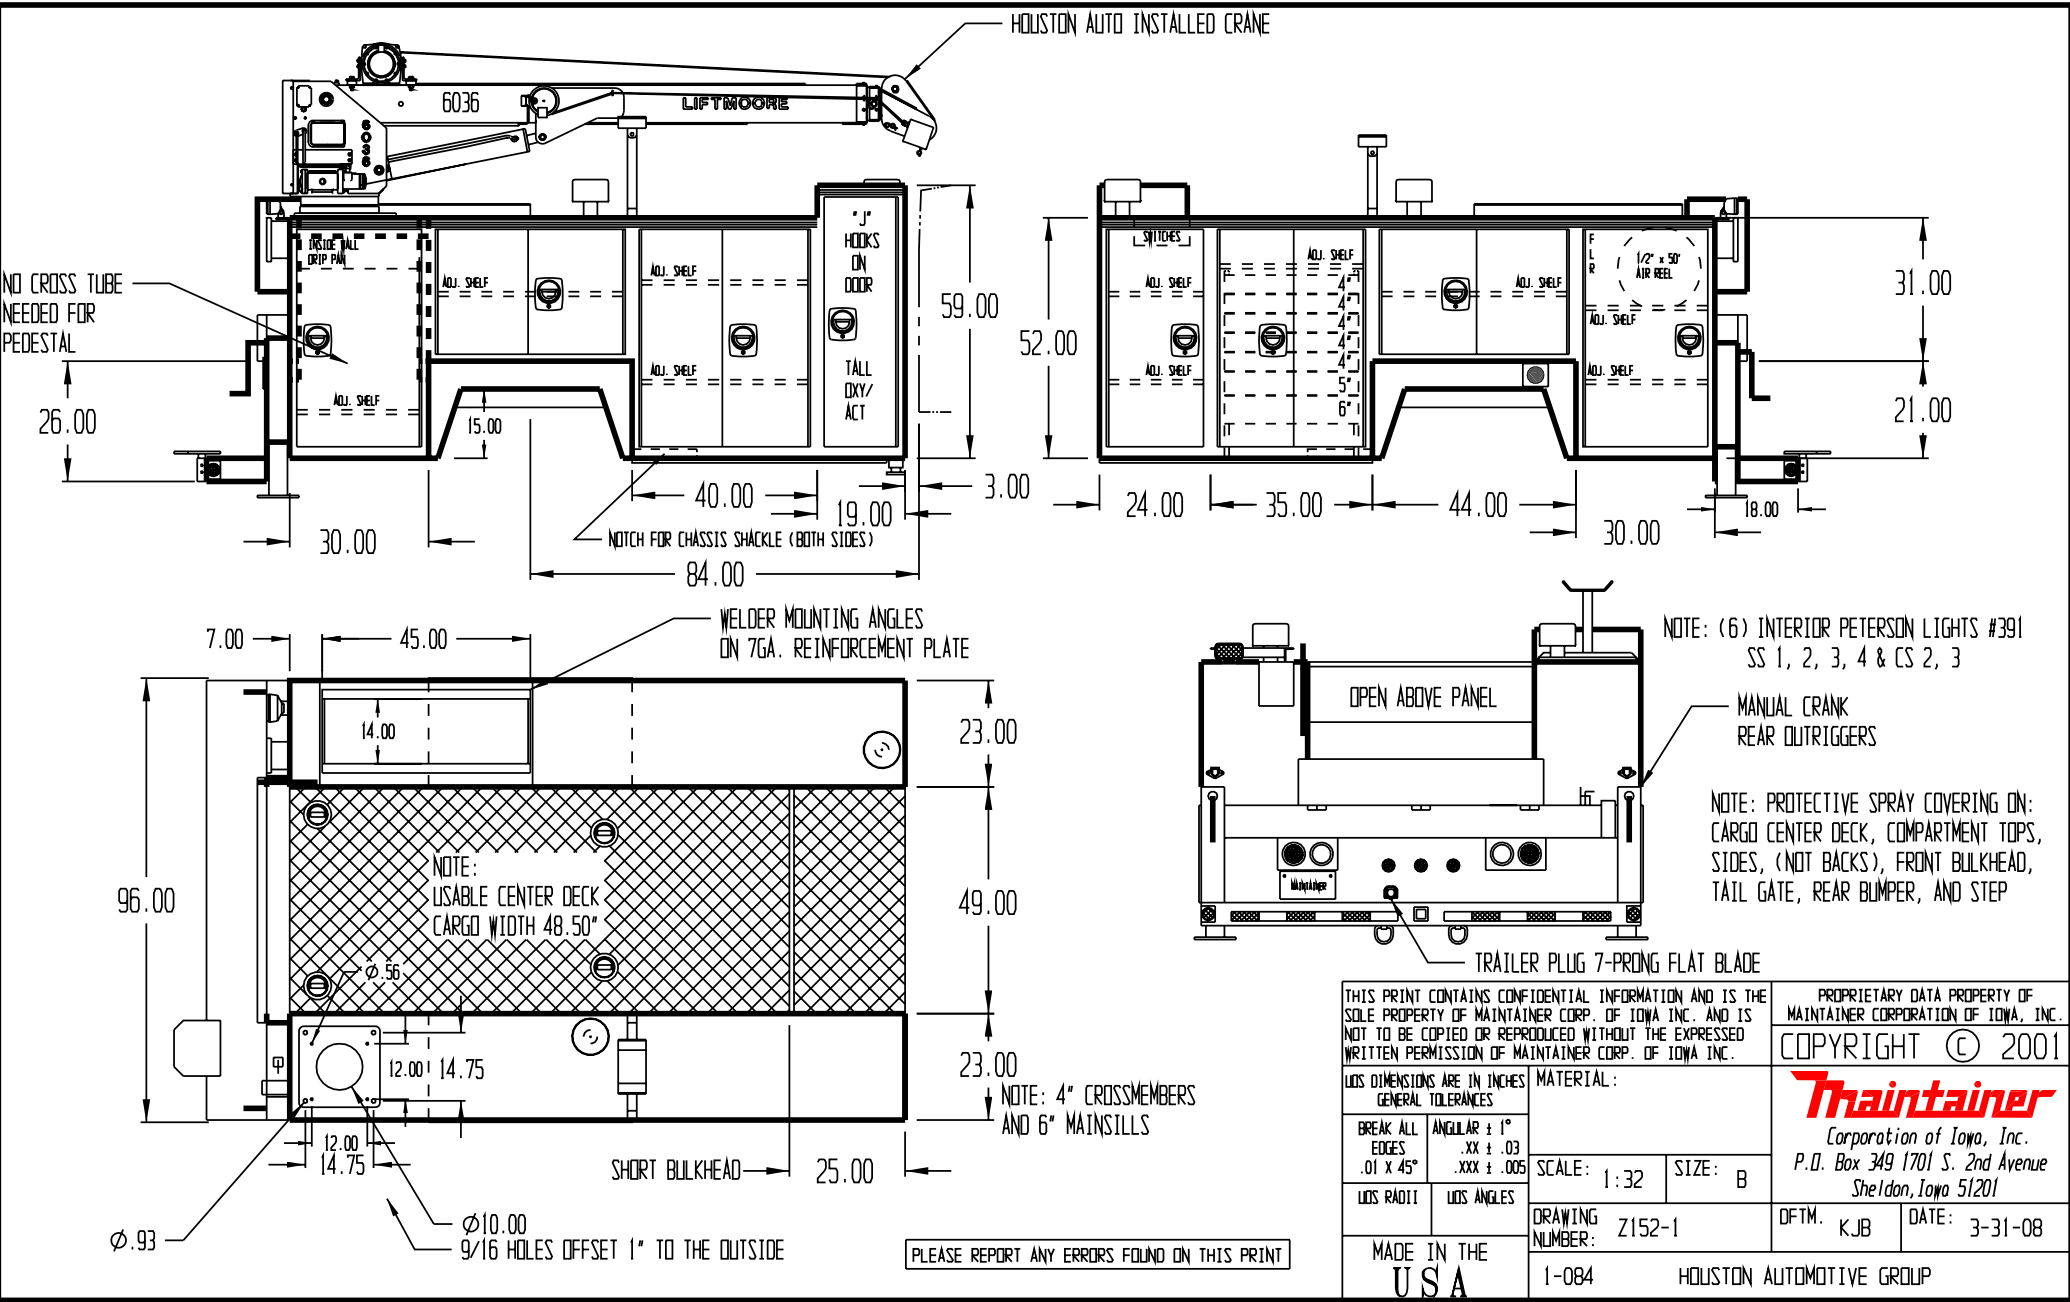

APPROVED BY: _____ DATE: _____ PAINT CODE: B8833EB WHITE _____ WELDER TYPE _____ MILLER WELDER _____

THIS PRINT CONTAINS CONFIDENTIAL INFORMATION AND IS THE SOLE PROPERTY OF MAINTAINER CORP. OF IOWA INC. AND IS NOT TO BE COPIED OR REPRODUCED WITHOUT THE EXPRESSED WRITTEN PERMISSION OF MAINTAINER CORP. OF IOWA INC.		PROPRIETARY DATA PROPERTY OF MAINTAINER CORPORATION OF IOWA, INC.	
COPRIGHT © 2001		COPYRIGHT © 2001	
Thaintainer		Thaintainer	
Corporation of Iowa, Inc.		Corporation of Iowa, Inc.	
P.O. Box 349 1701 S. 2nd Avenue		P.O. Box 349 1701 S. 2nd Avenue	
Sheldon, Iowa 51201		Sheldon, Iowa 51201	
DFTM. KJB		DATE: 3-31-08	
DATE: 3-31-08		DATE: 3-31-08	
1-084		HOUSTON AUTOMOTIVE GROUP	

MATERIAL:		SCALE: 1:32	
SIZE: B		DRAWING NUMBER: Z152-1	
DFTM. KJB		DATE: 3-31-08	
1-084		HOUSTON AUTOMOTIVE GROUP	

MADE IN THE USA