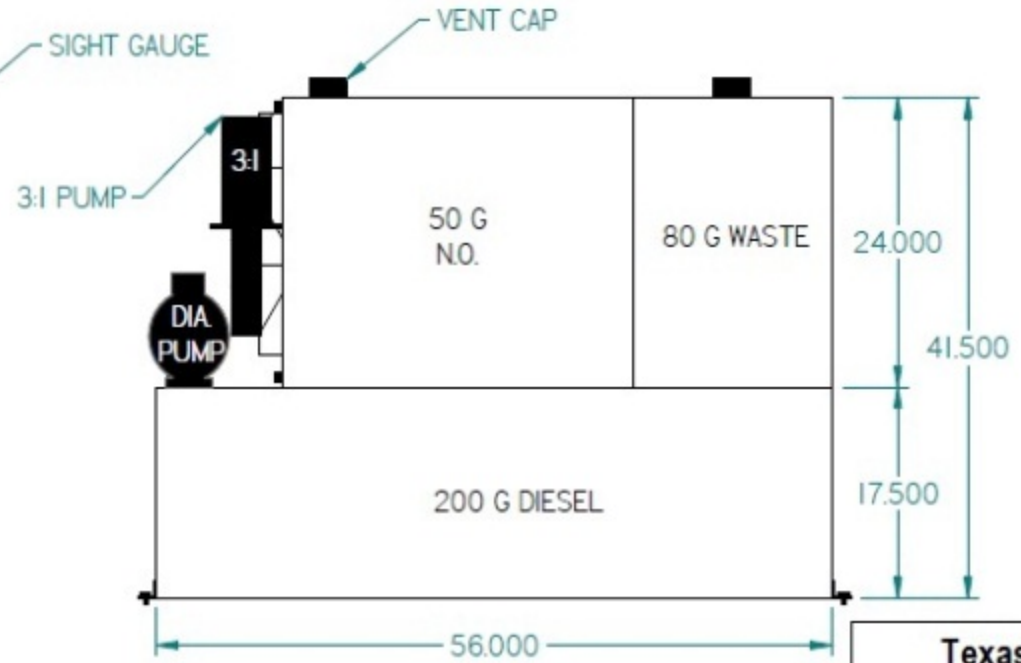

TOP VIEW

LB CABINET VIEW

FRONT VIEW

SIDE VIEW

TexasTruckCenter.com
 10555 FM 1960 W.
 Houston, TX 77070
 Toll Free: 800-700-6601