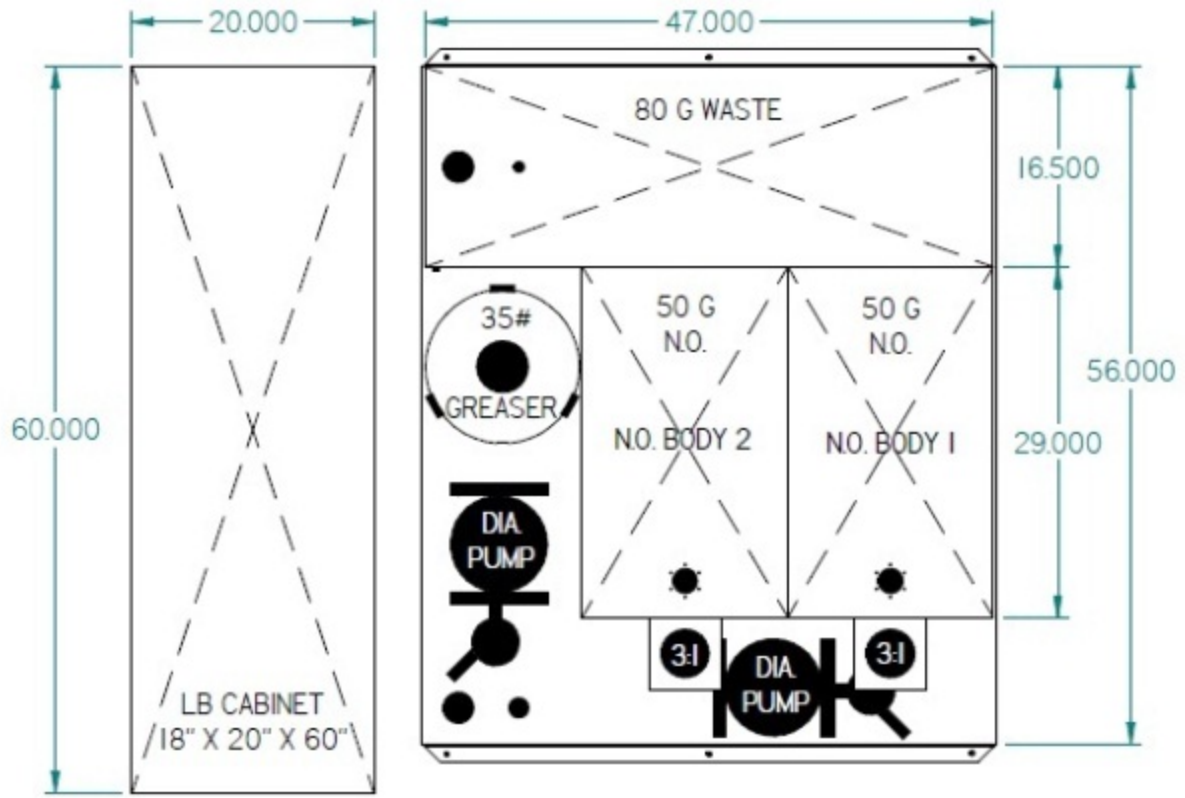

TOP VIEW

LB CABINET VIEW

FRONT VIEW

SIDE VIEW

TexasTruckCenter.com
 10555 FM 1960 W.
 Houston, TX 77070
 Toll Free: 800-700-6601