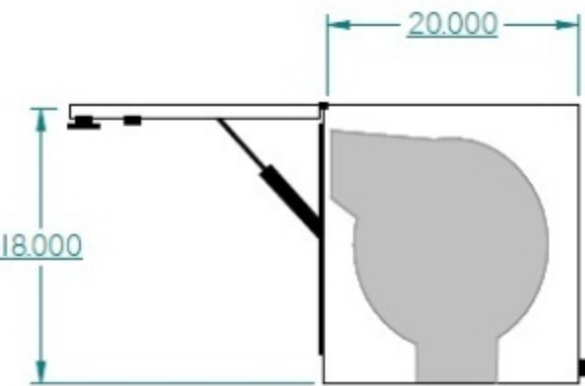

TOP VIEW

LB CABINET VIEW

FRONT VIEW

SIDE VIEW

TexasTruckCenter.com
 10555 FM 1960 W.
 Houston, TX 77070
 Toll Free: 800-700-6601