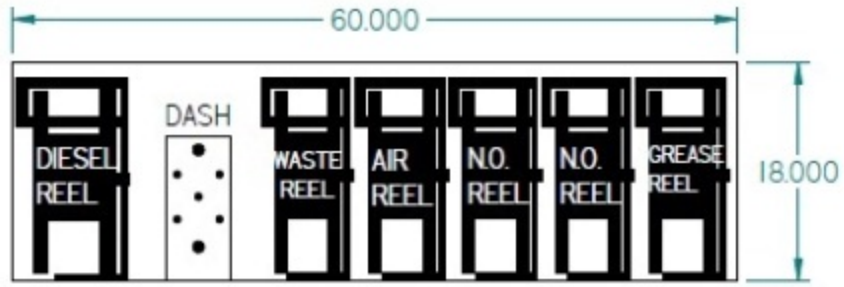

TOP VIEW

LB CABINET VIEW

FRONT VIEW

SIDE VIEW

TexasTruckCenter.com
 10555 FM 1960 W.
 Houston, TX 77070
 Toll Free: 800-700-6601