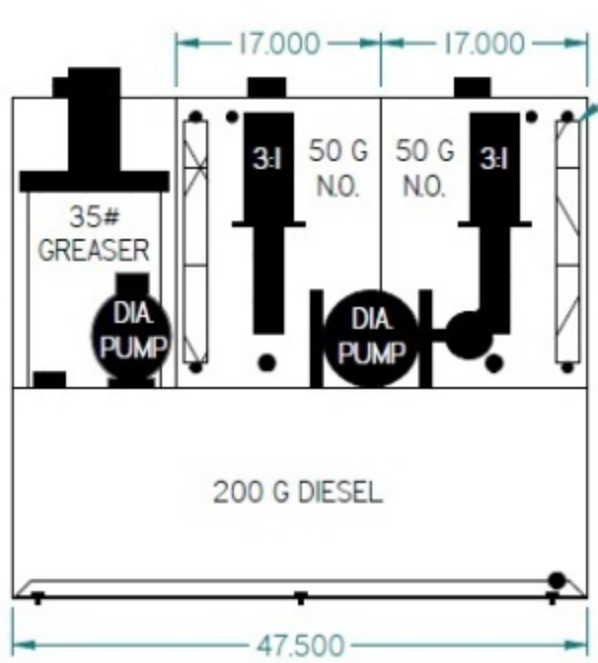

TOP VIEW

LB CABINET VIEW

FRONT VIEW

SIDE VIEW

TexasTruckCenter.com
 10555 FM 1960 W.
 Houston, TX 77070
 Toll Free: 800-700-6601