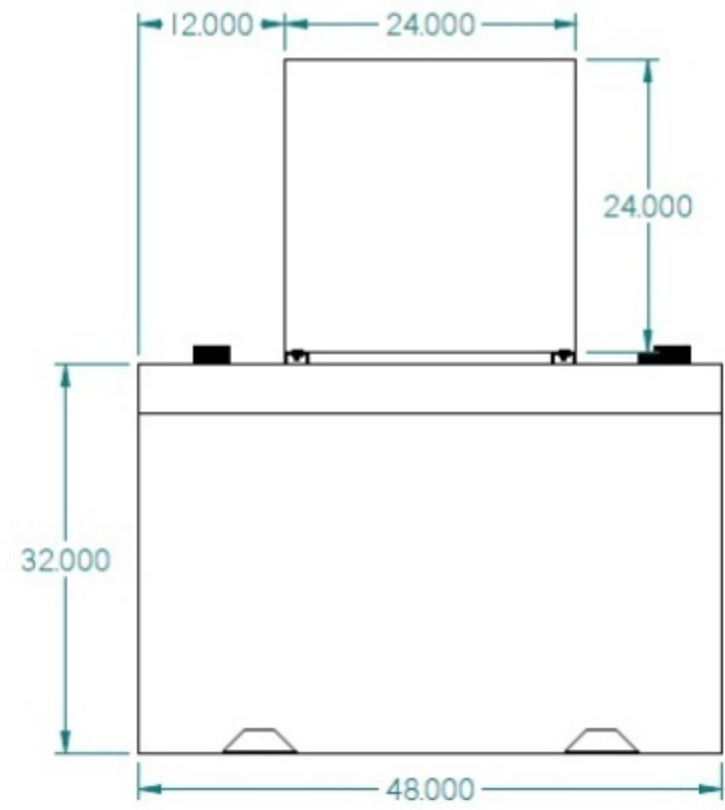

TOP VIEW

SIDE VIEW

FRONT VIEW

TexasTruckCenter.com
10555 FM 1960 W
Houston, TX 77070
Toll Free: 800-700-6601