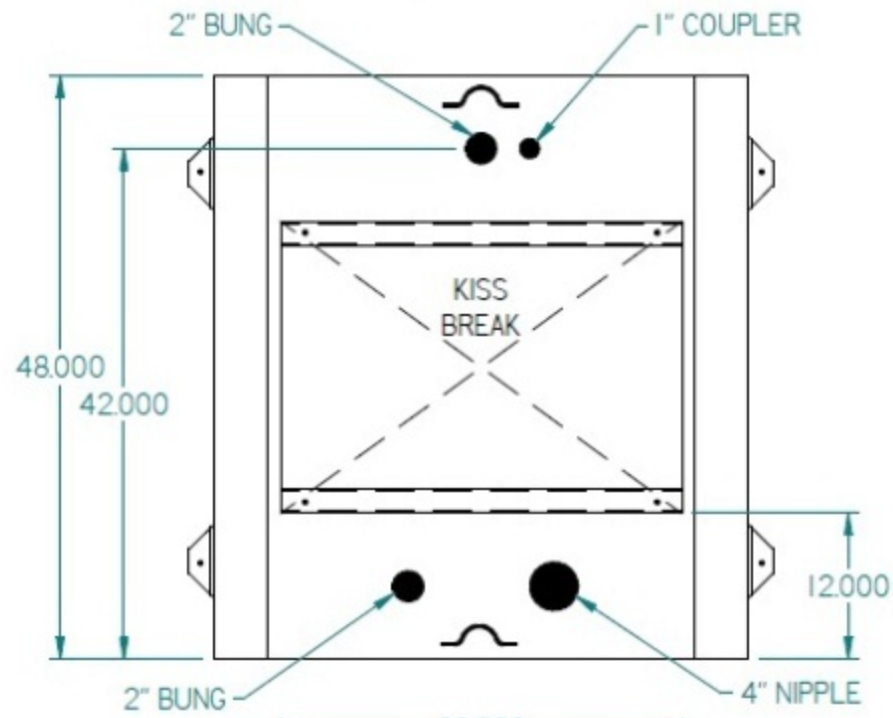

TOP VIEW

SIDE VIEW

FRONT VIEW

TexasTruckCenter.com
10555 FM 1960 W
Houston, TX 77070
Toll Free: 800-700-6601