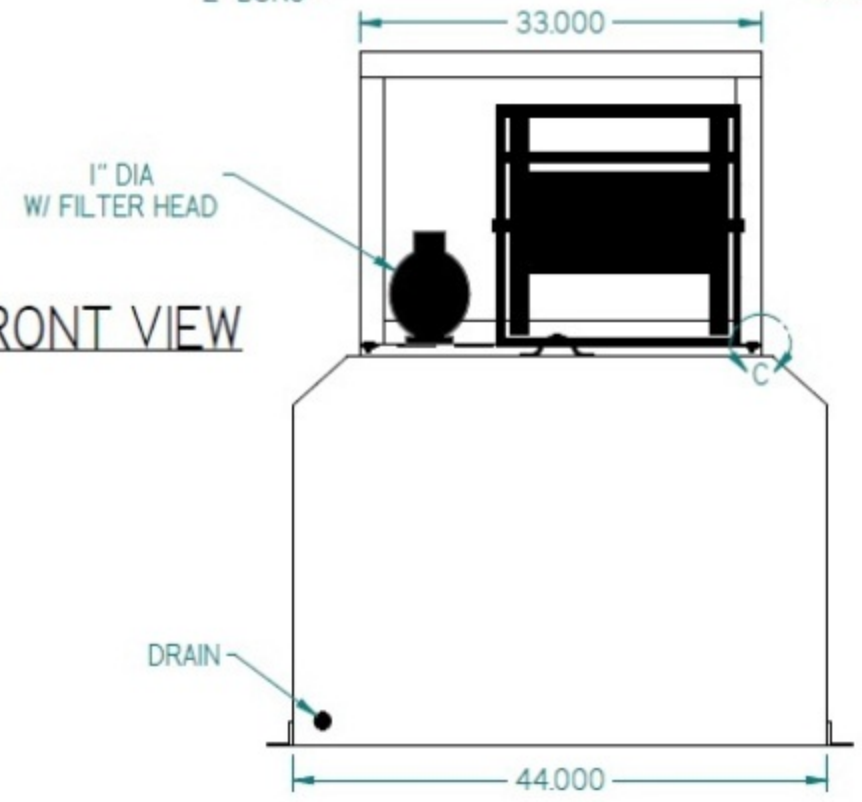

TOP VIEW

SIDE VIEW

FRONT VIEW

TexasTruckCenter.com
10555 FM 1960 W
Houston, TX 77070
Toll Free: 800-700-6601